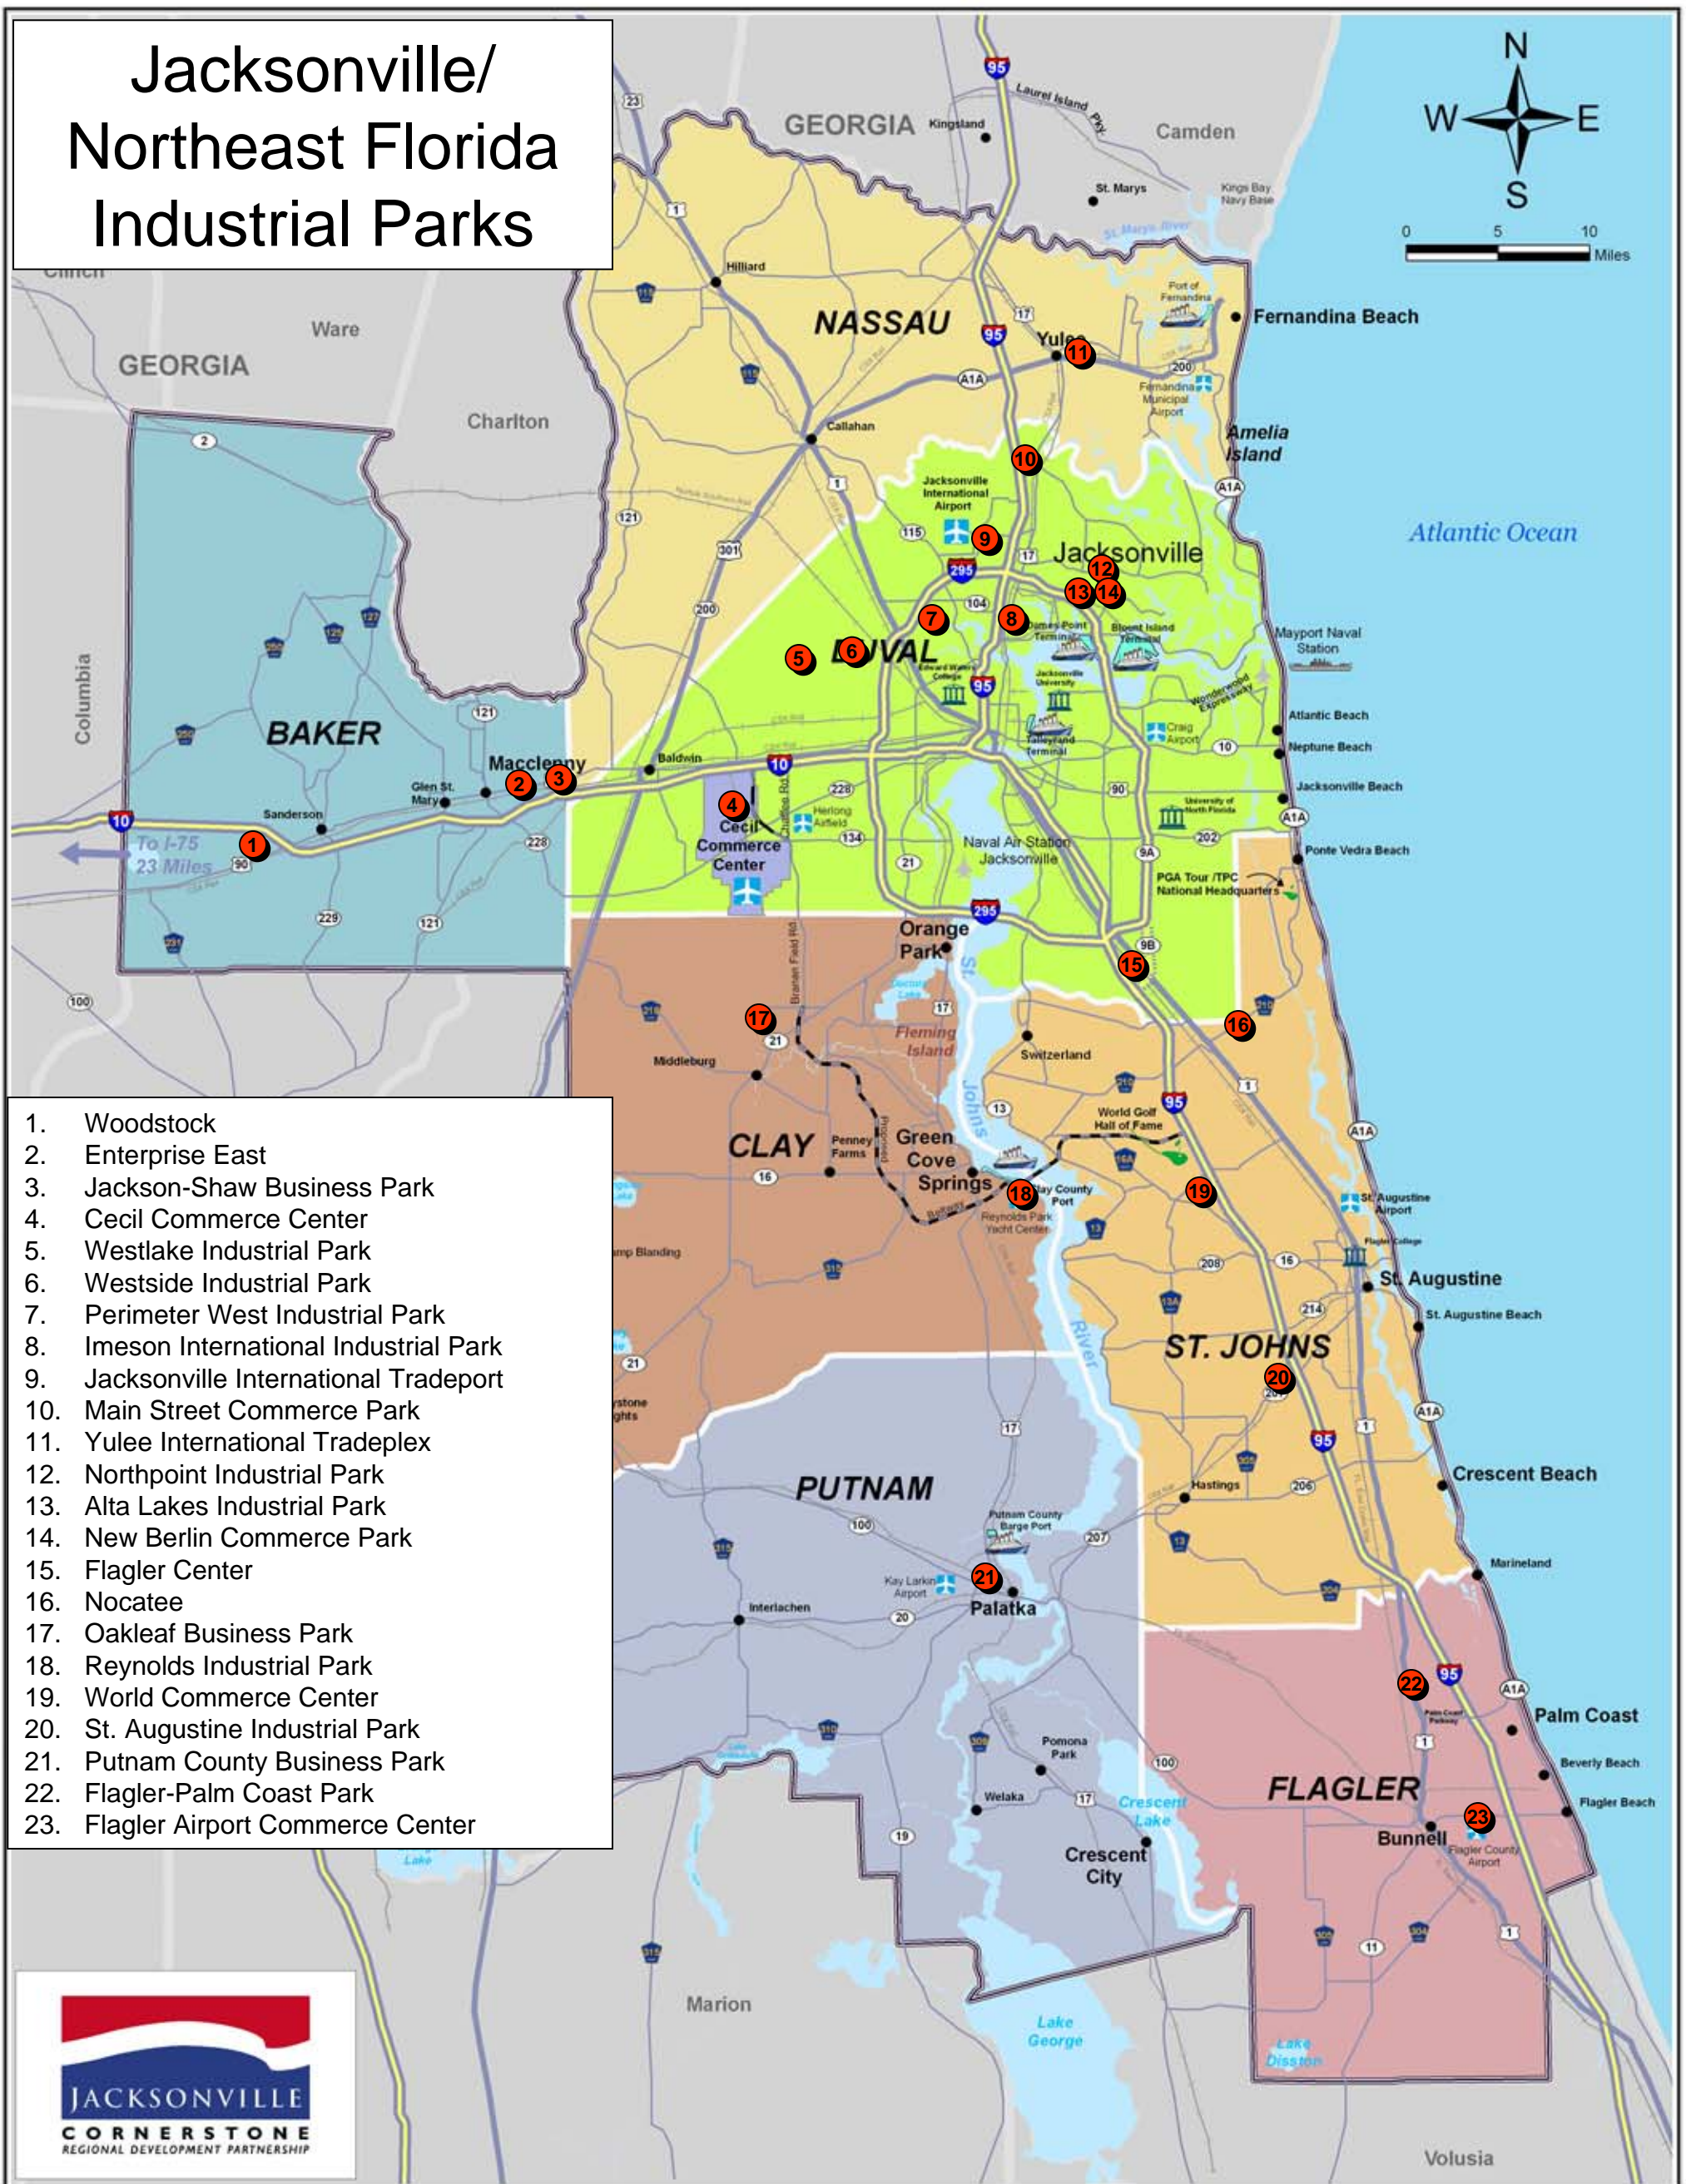

Jacksonville/ Northeast Florida Industrial Parks

1. Woodstock
2. Enterprise East
3. Jackson-Shaw Business Park
4. Cecil Commerce Center
5. Westlake Industrial Park
6. Westside Industrial Park
7. Perimeter West Industrial Park
8. Imeson International Industrial Park
9. Jacksonville International Tradeport
10. Main Street Commerce Park
11. Yulee International Tradeplex
12. Northpoint Industrial Park
13. Alta Lakes Industrial Park
14. New Berlin Commerce Park
15. Flagler Center
16. Nocatee
17. Oakleaf Business Park
18. Reynolds Industrial Park
19. World Commerce Center
20. St. Augustine Industrial Park
21. Putnam County Business Park
22. Flagler-Palm Coast Park
23. Flagler Airport Commerce Center